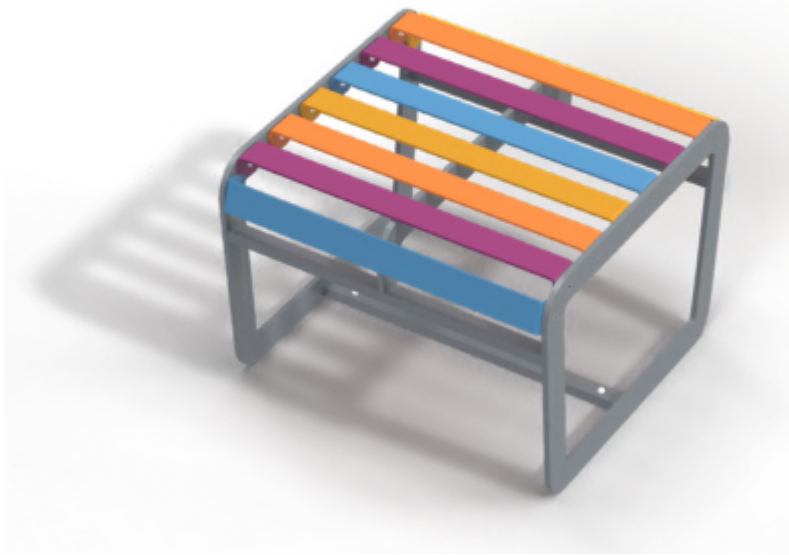

7 Vibrant Wonders: Unveiling the Zebra Urban Furniture Collection

In urban settings, where the pace is fast and the surroundings bustling, the Zebra Urban Furniture Collection emerges as an oasis of comfort and contemporary design. Crafted from durable steel and polyethylene, these benches and planters offer more than just a place to sit – they provide a vibrant pop of color and functionality to any outdoor space. With options ranging from circular benches with integrated planters to straight benches with or without backrests, the Zebra Collection offers versatility and durability for parks, campuses, plazas, and more. Explore the possibilities and make your urban environment truly stand out with Zebra.

Meet The Collection

Our steel benches and polyethylene planters are built to withstand the toughest weather conditions. With a wide array of color options available, you can easily tailor the benches to complement any environment.

Here's what you need to know about Zebra urban furniture:

- Compatibility with Gianto planters
- Extensive color range
- Powder-coated RAL painting
- Hot-dip galvanized steel for durability
- Smooth or textured surface options
- Securely mounted to the ground for stability

Zebra urban furniture isn't just about seating; it's about creating inviting spaces that encourage social interaction and relaxation. Whether you're enjoying a moment of solitude or

engaging in lively conversations with friends, Zebra benches offer the perfect spot to unwind in the midst of urban hustle and bustle.