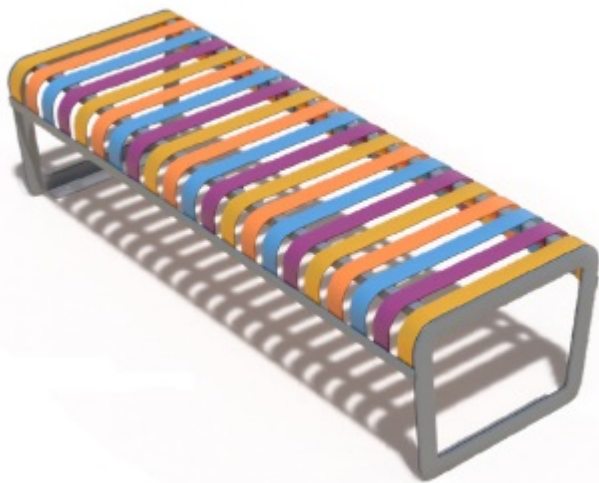

7 Vibrant Wonders: Unveiling the Zebra Urban Furniture Collection

In urban settings, where the pace is fast and the surroundings bustling, the Zebra Urban Furniture Collection emerges as an oasis of comfort and contemporary design. Crafted from durable steel and polyethylene, these benches and planters offer more than just a place to sit – they provide a vibrant pop of color and functionality to any outdoor space. With options ranging from circular benches with integrated planters to straight benches with or without backrests, the Zebra Collection offers versatility and durability for parks, campuses, plazas, and more. Explore the possibilities and make your urban environment truly stand out with Zebra.

Meet The Collection

Our steel benches and polyethylene planters are built to withstand the toughest weather conditions. With a wide array of color options available, you can easily tailor the benches to complement any environment.

Here's what you need to know about Zebra urban furniture:

- Compatibility with Gianto planters
- Extensive color range
- Powder-coated RAL painting
- Hot-dip galvanized steel for durability
- Smooth or textured surface options
- Securely mounted to the ground for stability

Zebra urban furniture isn't just about seating; it's about creating inviting spaces that encourage social interaction and relaxation. Whether you're enjoying a moment of solitude or

engaging in lively conversations with friends, Zebra benches offer the perfect spot to unwind in the midst of urban hustle and bustle.