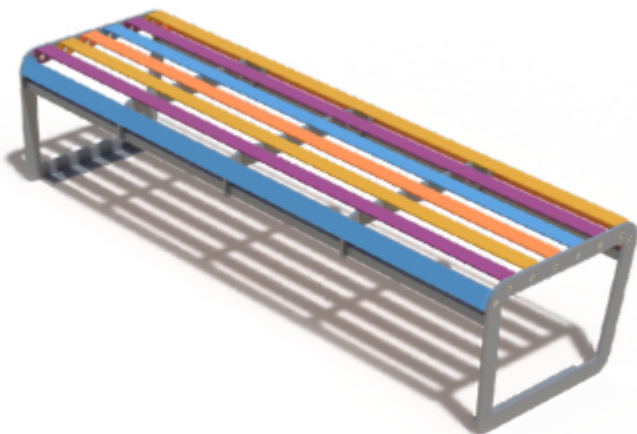

7 Vibrant Wonders: Unveiling the Zebra Urban Furniture Collection

In urban settings, where the pace is fast and the surroundings bustling, the Zebra Urban Furniture Collection emerges as an oasis of comfort and contemporary design. Crafted from durable steel and polyethylene, these benches and planters offer more than just a place to sit – they provide a vibrant pop of color and functionality to any outdoor space. With options ranging from circular benches with integrated planters to straight benches with or without backrests, the Zebra Collection offers versatility and durability for parks, campuses, plazas, and more. Explore the possibilities and make your urban environment truly stand out with Zebra.

Meet The Collection

Our steel benches and polyethylene planters are built to withstand the toughest weather conditions. With a wide array of color options available, you can easily tailor the benches to complement any environment.

Here's what you need to know about Zebra urban furniture:

- Compatibility with Gianto planters
- Extensive color range
- Powder-coated RAL painting
- Hot-dip galvanized steel for durability
- Smooth or textured surface options
- Securely mounted to the ground for stability

Zebra urban furniture isn't just about seating; it's about creating inviting spaces that encourage social interaction and relaxation. Whether you're enjoying a moment of solitude or

engaging in lively conversations with friends, Zebra benches offer the perfect spot to unwind in the midst of urban hustle and bustle.