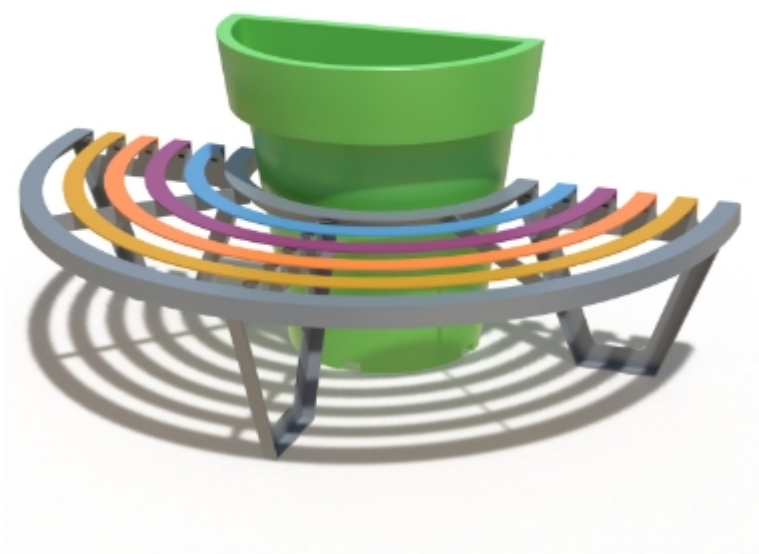

7 Vibrant Wonders: Unveiling the Zebra Urban Furniture Collection

In urban settings, where the pace is fast and the surroundings bustling, the Zebra Urban Furniture Collection emerges as an oasis of comfort and contemporary design. Crafted from durable steel and polyethylene, these benches and planters offer more than just a place to sit – they provide a vibrant pop of color and functionality to any outdoor space. With options ranging from circular benches with integrated planters to straight benches with or without backrests, the Zebra Collection offers versatility and durability for parks, campuses, plazas, and more. Explore the possibilities and make your urban environment truly stand out with Zebra.

Meet The Collection

Our steel benches and polyethylene planters are built to withstand the toughest weather conditions. With a wide array of color options available, you can easily tailor the benches to complement any environment.

Here's what you need to know about Zebra urban furniture:

- Compatibility with Gianto planters
- Extensive color range
- Powder-coated RAL painting
- Hot-dip galvanized steel for durability
- Smooth or textured surface options
- Securely mounted to the ground for stability

Zebra urban furniture isn't just about seating; it's about creating inviting spaces that encourage social interaction and relaxation. Whether you're enjoying a moment of solitude or

engaging in lively conversations with friends, Zebra benches offer the perfect spot to unwind in the midst of urban hustle and bustle.