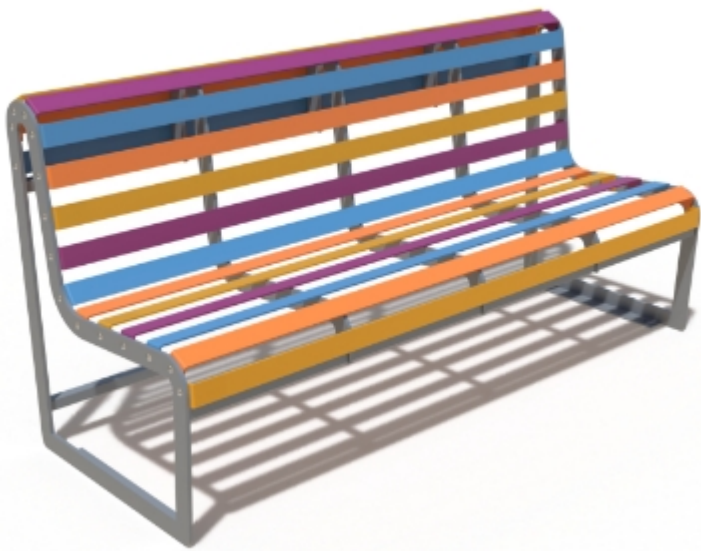

7 Vibrant Wonders: Unveiling the Zebra Urban Furniture Collection

In urban settings, where the pace is fast and the surroundings bustling, the Zebra Urban Furniture Collection emerges as an oasis of comfort and contemporary design. Crafted from durable steel and polyethylene, these benches and planters offer more than just a place to sit – they provide a vibrant pop of color and functionality to any outdoor space. With options ranging from circular benches with integrated planters to straight benches with or without backrests, the Zebra Collection offers versatility and durability for parks, campuses, plazas, and more. Explore the possibilities and make your urban environment truly stand out with Zebra.

Meet The Collection

Our steel benches and polyethylene planters are built to withstand the toughest weather conditions. With a wide array of color options available, you can easily tailor the benches to complement any environment.

Here's what you need to know about Zebra urban furniture:

- Compatibility with Gianto planters
- Extensive color range
- Powder-coated RAL painting
- Hot-dip galvanized steel for durability
- Smooth or textured surface options
- Securely mounted to the ground for stability

Zebra urban furniture isn't just about seating; it's about creating inviting spaces that encourage social interaction and relaxation. Whether you're enjoying a moment of solitude or

engaging in lively conversations with friends, Zebra benches offer the perfect spot to unwind in the midst of urban hustle and bustle.