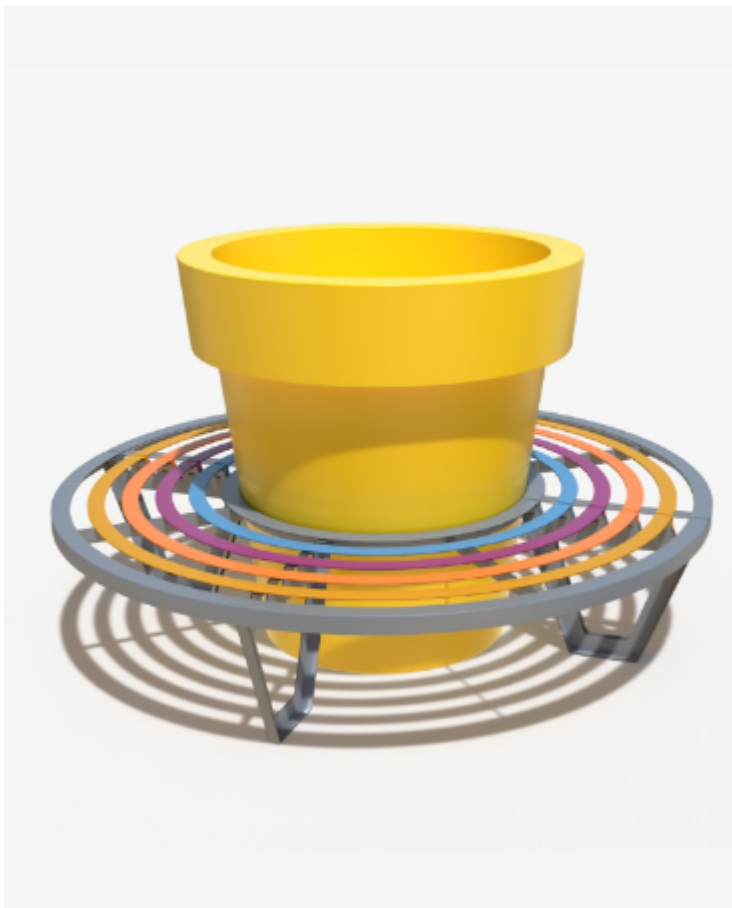

7 Vibrant Wonders: Unveiling the Zebra Urban Furniture Collection

In urban settings, where the pace is fast and the surroundings bustling, the Zebra Urban Furniture Collection emerges as an oasis of comfort and contemporary design. Crafted from durable steel and polyethylene, these benches and planters offer more than just a place to sit – they provide a vibrant pop of color and functionality to any outdoor space. With options ranging from circular benches with integrated planters to straight benches with or without backrests, the Zebra Collection offers versatility and durability for parks, campuses, plazas, and more. Explore the possibilities and make your urban environment truly stand out with Zebra.

Meet The Collection

Our steel benches and polyethylene planters are built to withstand the toughest weather conditions. With a wide array of color options available, you can easily tailor the benches to complement any environment.

Here's what you need to know about Zebra urban furniture:

- Compatibility with Gianto planters
- Extensive color range
- Powder-coated RAL painting
- Hot-dip galvanized steel for durability
- Smooth or textured surface options
- Securely mounted to the ground for stability

Zebra urban furniture isn't just about seating; it's about creating inviting spaces that encourage social interaction and relaxation. Whether you're enjoying a moment of solitude or

engaging in lively conversations with friends, Zebra benches offer the perfect spot to unwind in the midst of urban hustle and bustle.